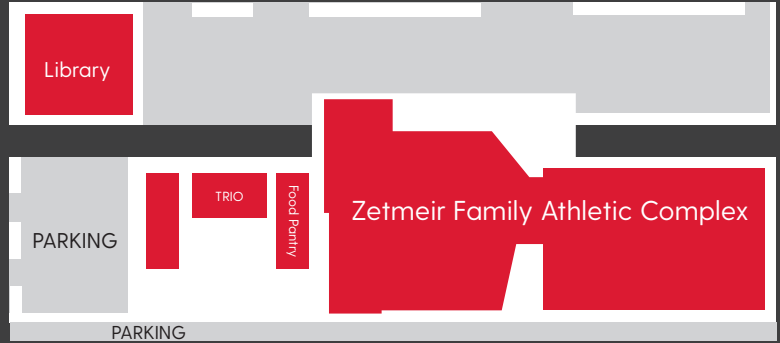

Labette Community College 2024 Commencement Corner of 13th & Broadway // Parsons, KS 67357

Main Street

14th Street

13th Street

Broadway

Heacock

Forest Park