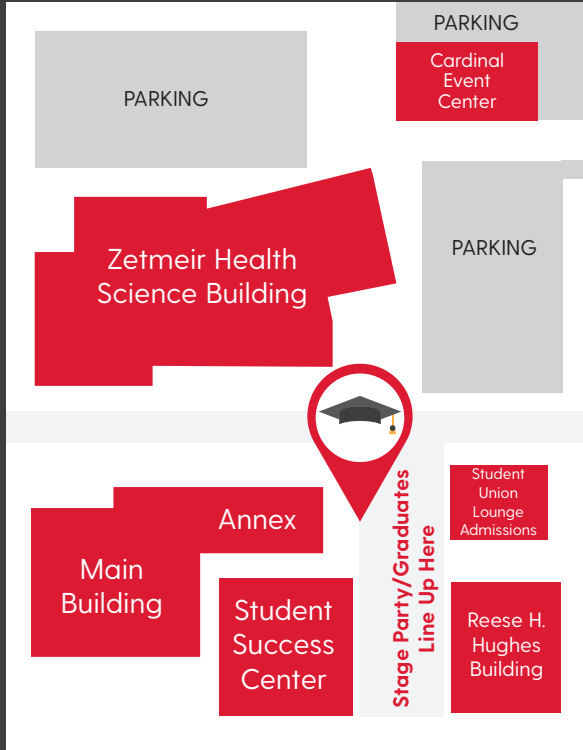

Labette Community College 2024 Commencement Corner of 13th & Broadway // Parsons, KS 67357

Main Street

14th Street

13th Street

Broadway

Heacock

Forest Park